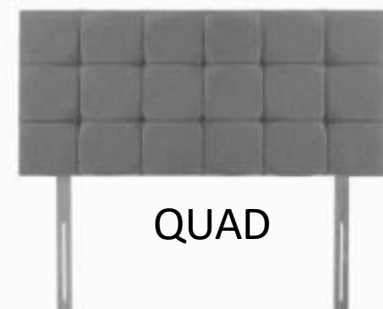

## HEAD BOARDS

24"  
3FT £95  
4FT / 4 FT 6 £125

36"  
3FT £125  
4FT / 4 FT 6 £150

54"  
3FT £200  
4FT / 4 FT 6 £230

DREAM

LINEAR

MANHATTAN

QUAD

# ADDITIONAL BASE & HEADBOARD MATERIAL OPTIONS AVAILABLE

(PLEASE NOTE THESE OPTIONS ARE A 3-4 WEEK WAIT)

MALLARD

NAVY

SILVER

IVORY

STEEL

PEARL